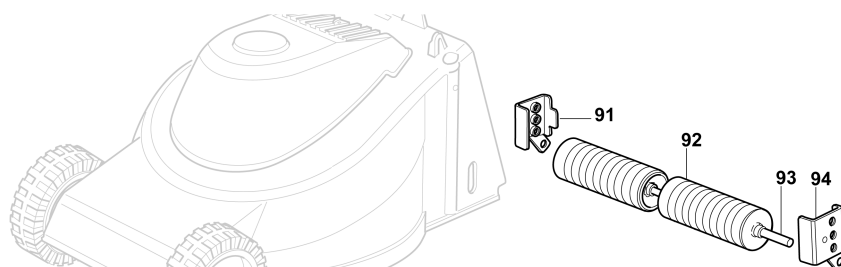

K 350

2007

121a.0

1 / 1

POS.	CODE	Q.TY	DESCRIZIONE	DESCRIPTION	DESCRIPTION	BESCHREIBUNG	REMARKS
91	81005097/1	1	SUPPORTO RUOTA DX	SUPPORT, R WHEEL	SUPPORT ROUE DROIT	HALTER, RAD R	
92	22670010/1	2	ROLLER	ROLLER	ROLLER	ROLLER	
93	22519807/0	1	PERNO ROLLER	PIN, ROLLER	PIVOT, ROLLER	BOLZEN, ROLLER	
94	81005099/1	1	SUPPORTO RUOTA SX	SUPPORT, L WHEEL	SUPPORT, G ROUE	HALTER, RAD LINKER